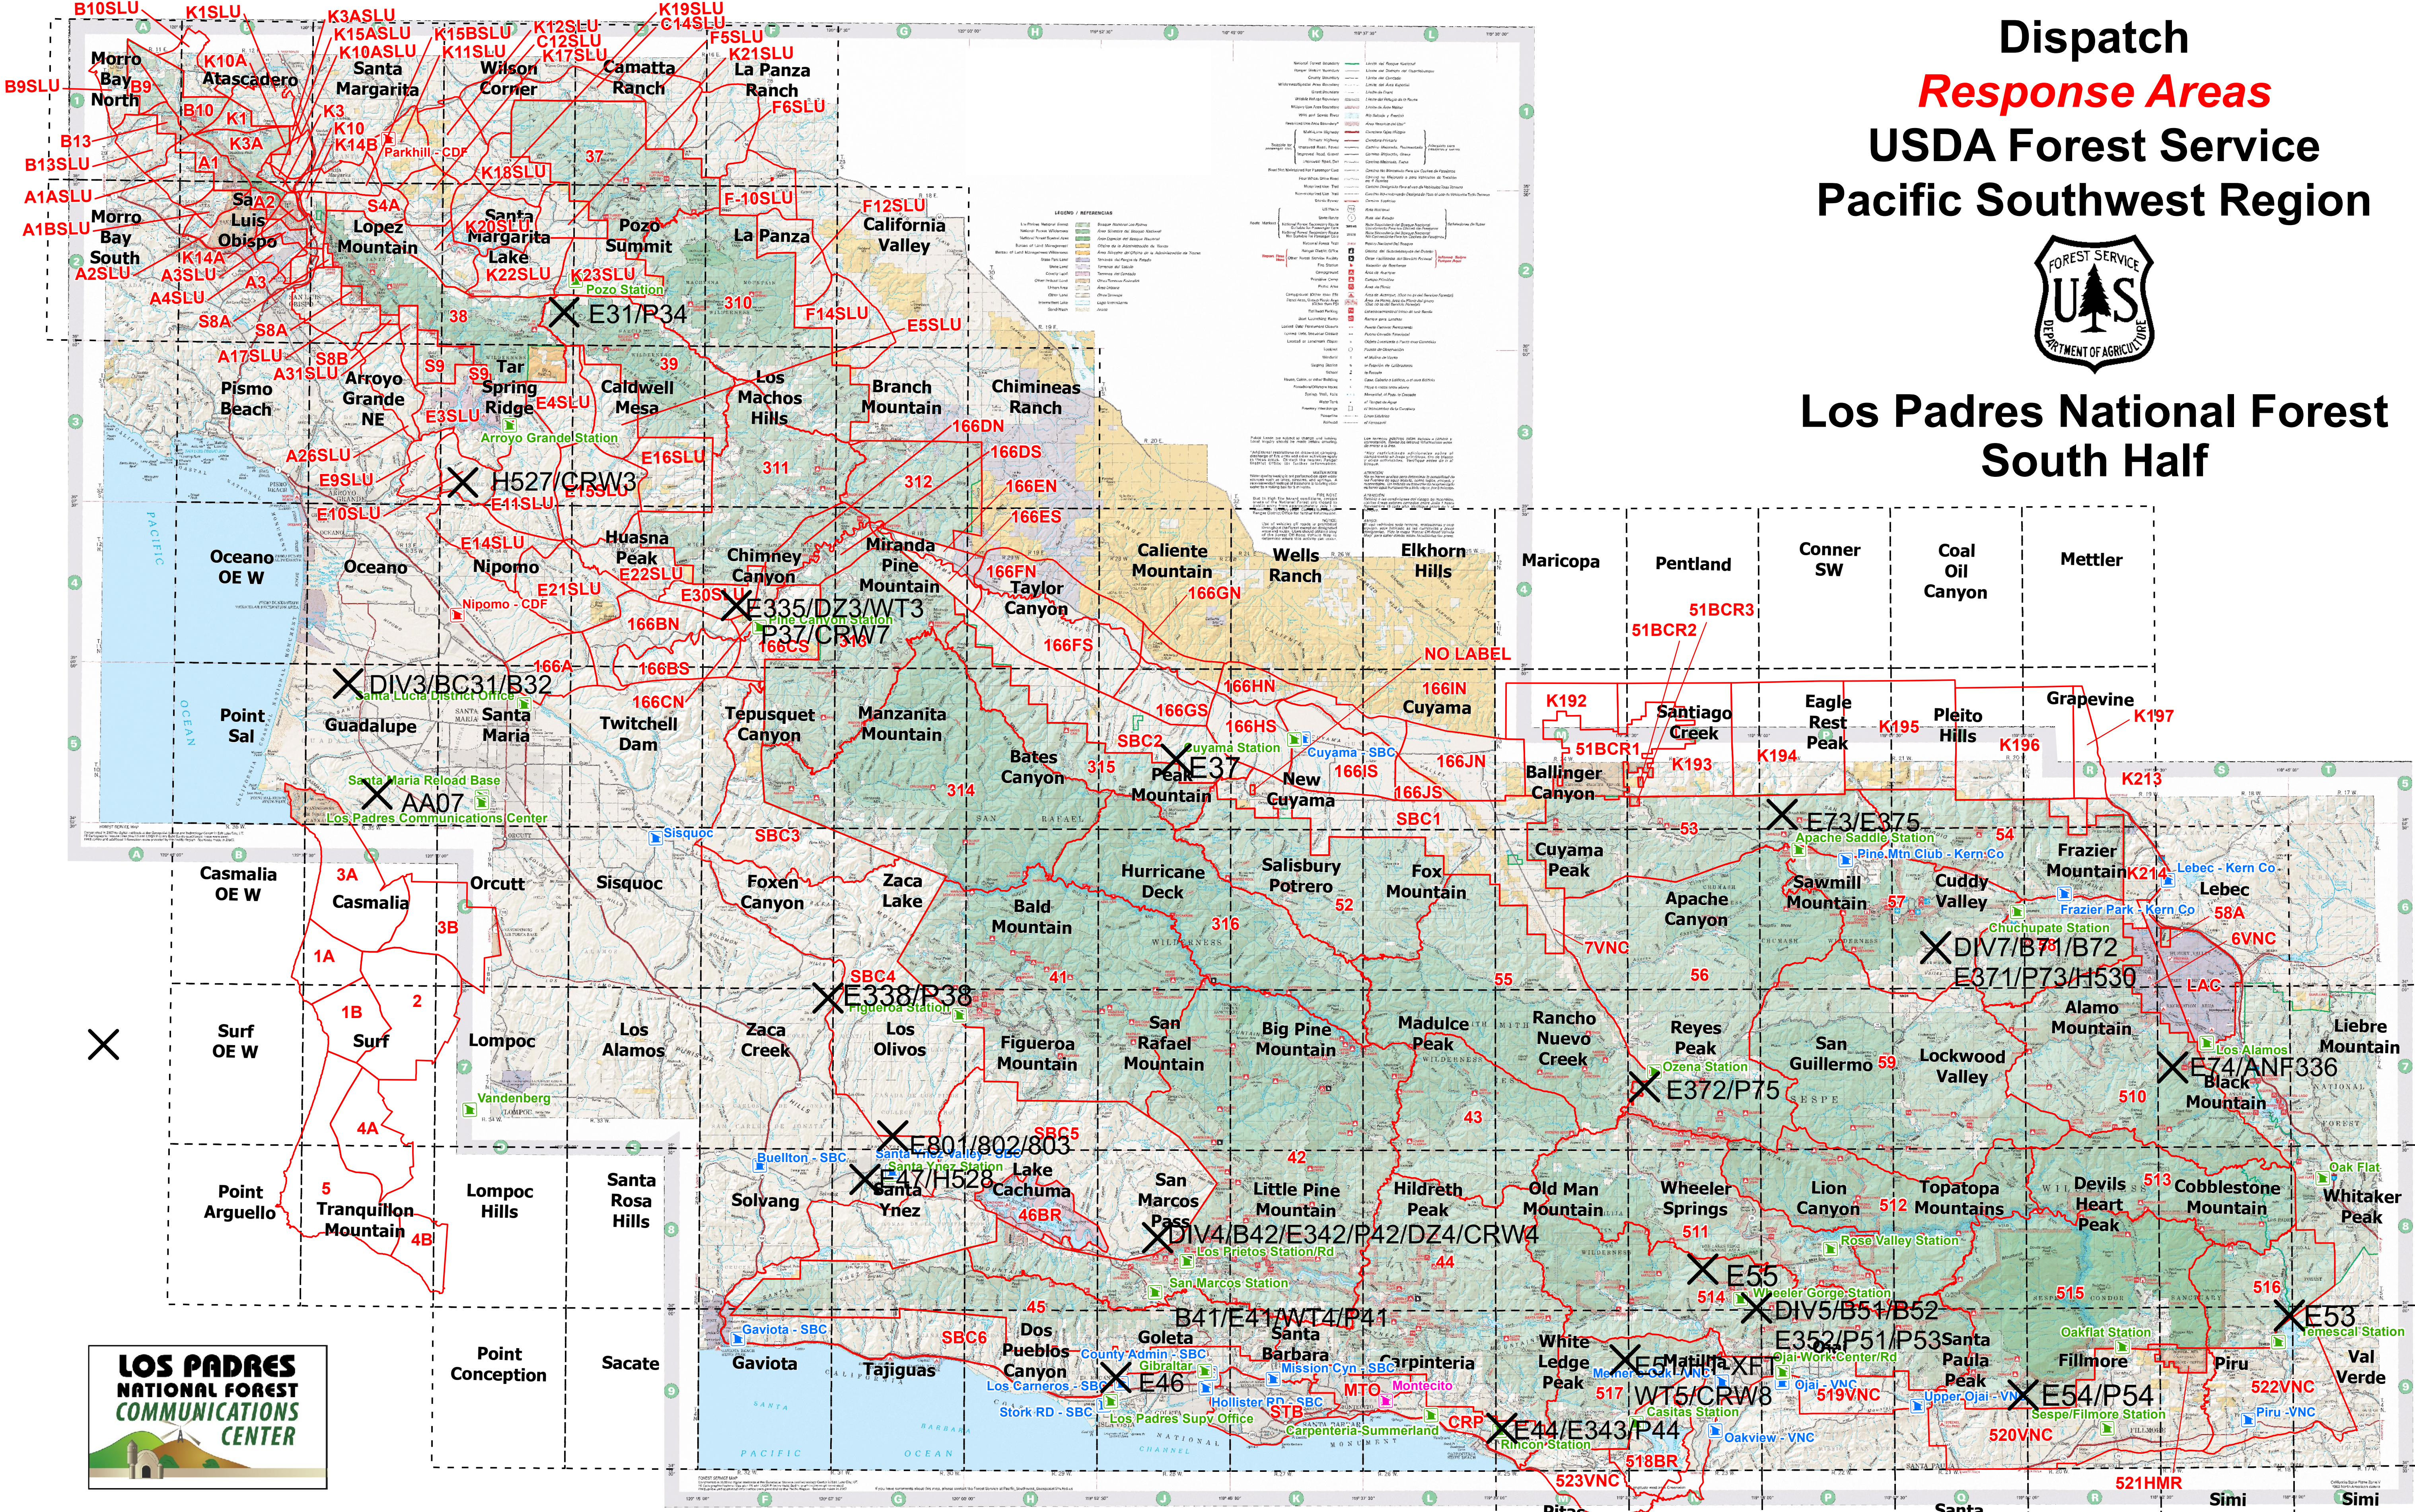

# Dispatch Response Areas USDA Forest Service Pacific Southwest Region

## Los Padres National Forest South Half

**Legend**

--- 7.5 MINUTE USGS QUAD BOUNDARY  
 (512) DISPATCH RESPONSE, rev. 5/21/2007

**Base Stations**

FS CDF CITY COUNTY STATE

0 9 18 Miles